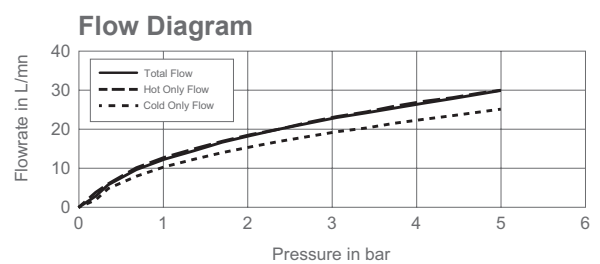

Purist Floor-Mount Bath Filler 10129-4

Product Description: Purist floor-mount bath filler

Colour/Finish: Polished Chrome

Material: Brass Body

Minimum Pressure: 1.0 bar

Product Weight (kg): 11.2

Fixings Included: Yes

Guarantee (Years): 5

Additional Information: KOHLER® finishes resist corrosion and tarnishing, whilst solid brass construction ensures durability and reliability.