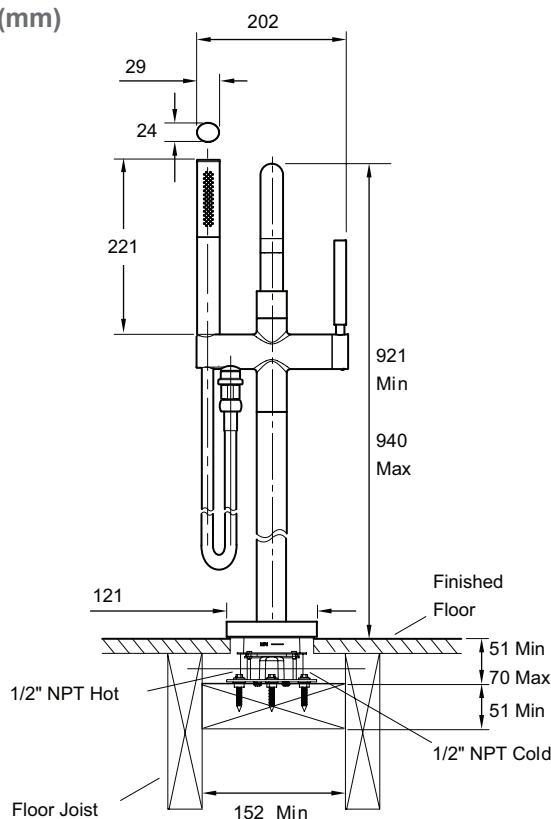

Dimensions (mm)

Kohler UK
Sales and Technical:
+44 (0) 844 571 0048 (Calls cost 7p per minute plus your phone company's access charge)
info@kohler.co.uk
www.KOHLER.co.uk

THE BOLD LOOK
OF **KOHLER**®