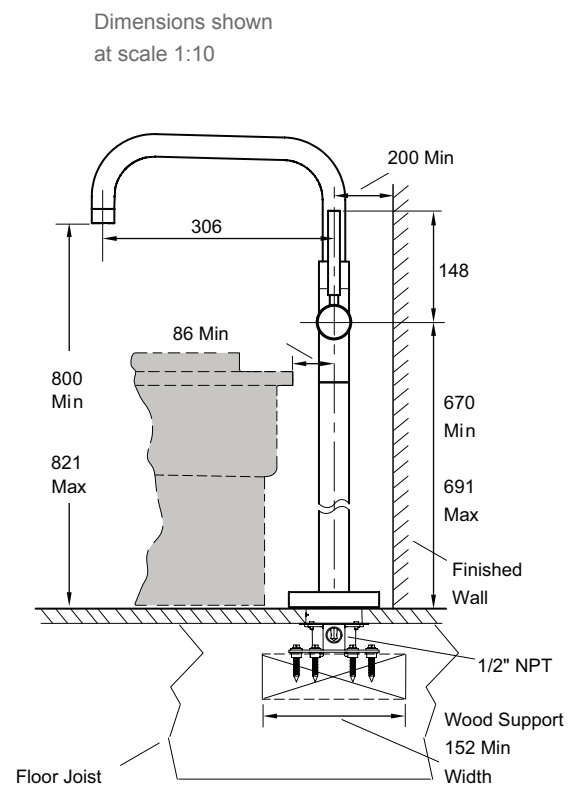

Dimensions (mm)

Kohler UK
Sales and Technical:
+44 (0) 844 571 0048 (Calls cost 7p per minute plus your phone company's access charge)
info@kohler.co.uk
www.KOHLER.co.uk

THE BOLD LOOK
OF **KOHLER**®